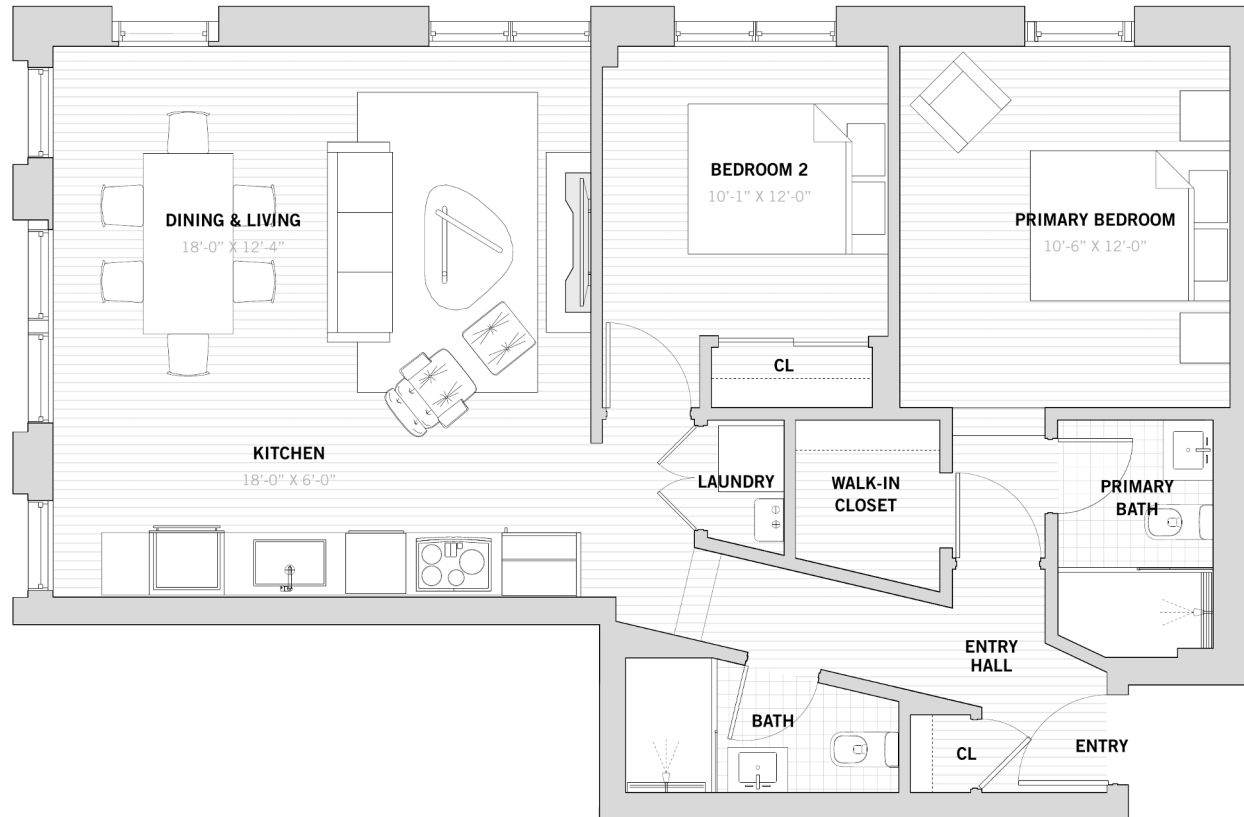

69 CHURCH

69 CHURCH STREET, BOSTON

Unit 3 | 2 Bedrooms | 2F Bathrooms | 961 Sq. Ft.

Disclaimer: Square footage or floor areas shown in any marketing or other materials is approximate and may be more or less than the actual size. They should not be relied upon as representations, express or implied. The Developer reserves the right to adjust the list Gross Square Footage represented on these plans at the conclusion of construction. The Gross Square Footage, as represented in these drawings, is measured to the outside face of all exterior wall assemblies and to the centerline of unit to unit demising walls. Gross Square Footage calculations make NO deductions for structural members, vertical circulation (stairs) or other building elements, i.e. chimneys. As such, interior dimensions may vary from those represented in these drawings.