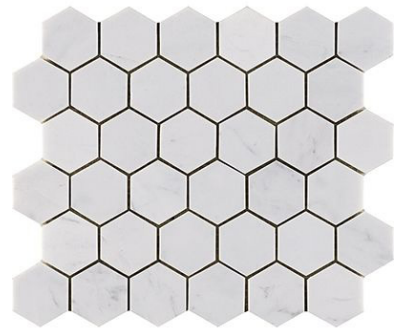

FLOOR TILES
PORCELANOSA | OCEAN CALIZA 24" X 24"

SHOWER FLOOR TILES
PORCELANOSA | ESSENTIAL HEXA PERSIAN WHITE MATT

WALL TILES
PORCELANOSA | OCEAN CALIZA 13" X 40"