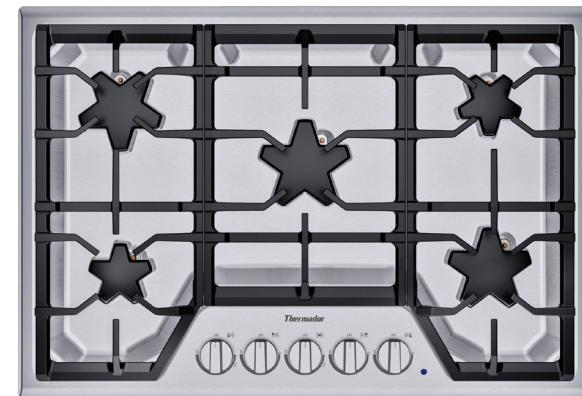

APPLIANCES

FAUCET: Grohe | Concetto Single-Handle Pull-Down Kitchen Dual Spray | G32665003 | Starlight Chrome

SINK: Kohler | Strive 29" Undermount Sink | Stainless Steel | K-5409

MICROWAVE: Thermador | 30" MicroDrawer Microwave | Stainless Steel | MD30WS

COOKTOP: Thermador | 30" Built-In Gas Cooktop | Stainless Steel | SGSX305TS

WALL OVEN: Thermador | 30" Built-in Oven | Stainless Steel | ME301WS

RANGE HOOD: XO | Under cabinet range hood | Stainless Steel | XOC30SC

DISHWASHER: Bosch | 24" Dishwasher | Stainless Interior Built-In | Panel Ready | SGV78B53UC

REFRIGERATOR: Thermador | 19.6 cu. ft. | Built-in Two Door Bottom Freezer | Panel Ready | T36IB905SP

CABINETS

Custom Built Italian Cabinets | Flush Overlay Panel Doors | Sahara UV Lacquered Matt Finish