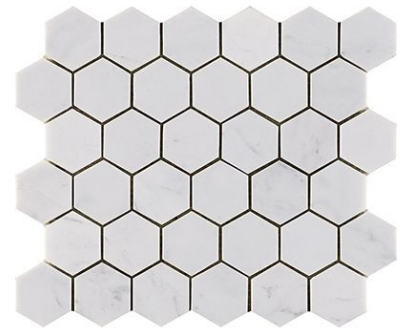

FLOOR TILES
PORCELANOSA | OCEAN
CALIZA 24" X 24"

SHOWER FLOOR TILES
PORCELANOSA | ESSENTIAL
HEXA PERSIAN WHITE MATT

WALL TILES
PORCELANOSA | OCEAN
CALIZA 13" X 40"