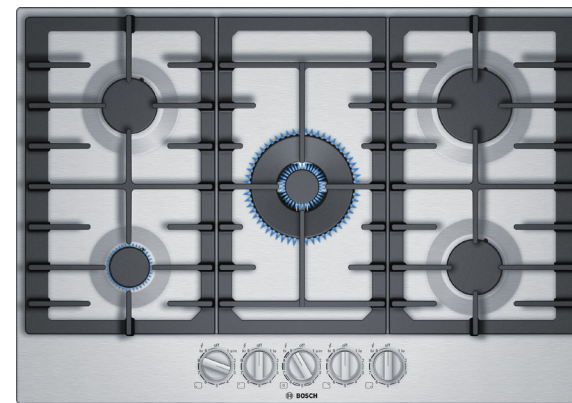

APPLIANCES

FAUCET: Grohe | Concetto Single-Handle Pull-Down Kitchen Dual Spray | G32665003 | Starlight Chrome

SINK: Kohler | Strive 29" Undermount Sink | Stainless Steel | K-5409

COOKTOP: Bosch | 30" Built-In Gas Cooktop | NGM8057UC

REFRIGERATOR: Bosch | 19.6 cu. ft. | Built-in Two Door Bottom Freezer | Panel Ready | B30IB905SP

CABINETS
Custom Built Italian Cabinets
| Flush Overlay Panel Doors |
Sahara UV Lacquered Matt Finish

**COUNTERTOP
& BACKSPLASH**
Calacatta Miraggio Duo |
Polished Finish