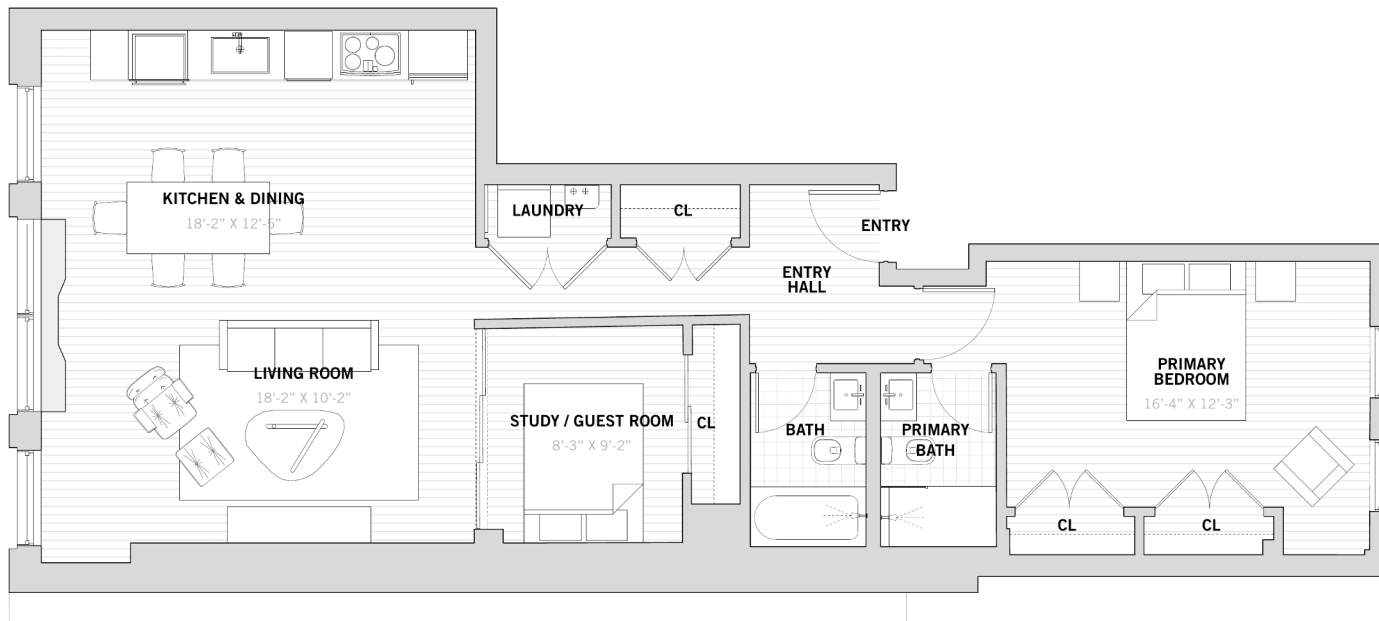

69 CHURCH

69 CHURCH STREET, BOSTON

Unit 2 | 2 Bedrooms | 2F Bathrooms | 1,045 Sq. Ft.

Disclaimer: Square footage or floor areas shown in any marketing or other materials is approximate and may be more or less than the actual size. They should not be relied upon as representations, express or implied. The Developer reserves the right to adjust the list Gross Square Footage represented on these plans at the conclusion of construction. The Gross Square Footage, as represented in these drawings, is measured to the outside face of all exterior wall assemblies and to the centerline of unit to unit demising walls. Gross Square Footage calculations make NO deductions for structural members, vertical circulation (stairs) or other building elements, i.e. chimneys. As such, interior dimensions may vary from those represented in these drawings.