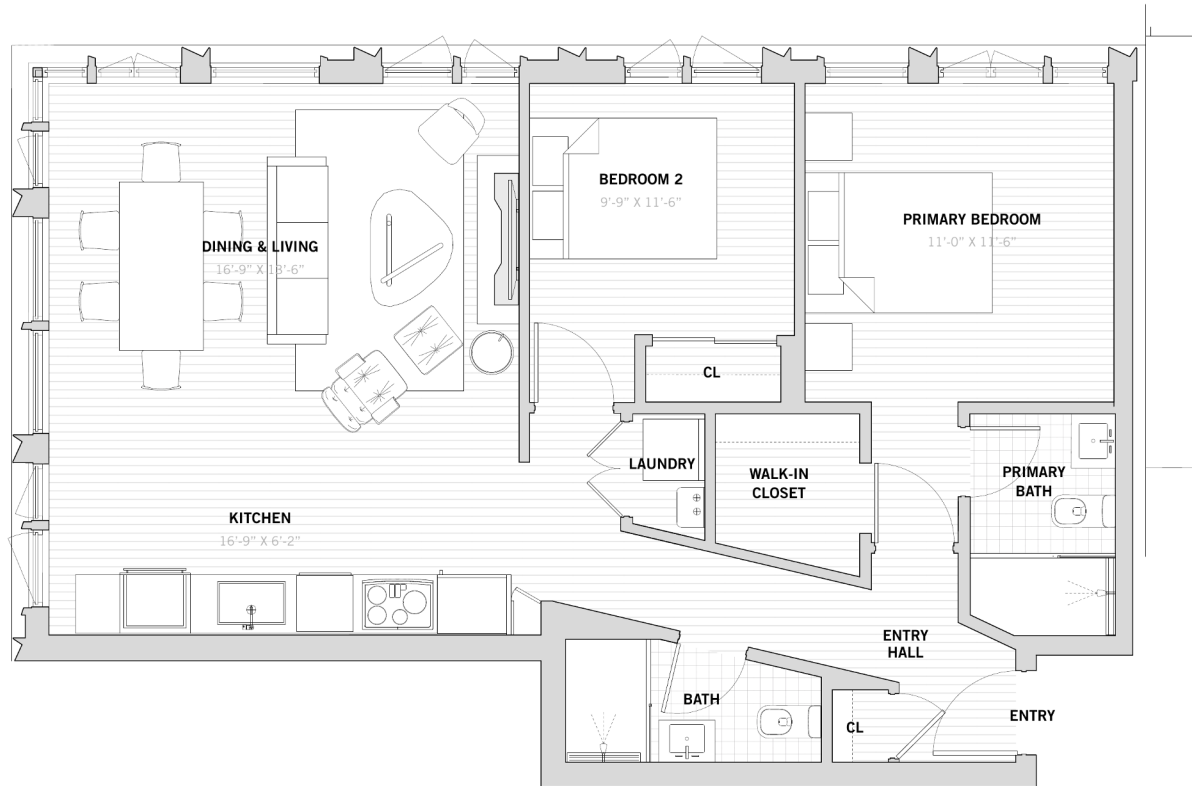

69 CHURCH

69 CHURCH STREET, BOSTON

Unit 5 | 2 Bedrooms | 2F Bathrooms | 909 Sq. Ft.

Disclaimer: Square footage or floor areas shown in any marketing or other materials is approximate and may be more or less than the actual size. They should not be relied upon as representations, express or implied. The Developer reserves the right to adjust the list Gross Square Footage represented on these plans at the conclusion of construction. The Gross Square Footage, as represented in these drawings, is measured to the outside face of all exterior wall assemblies and to the centerline of unit to unit demising walls. Gross Square Footage calculations make NO deductions for structural members, vertical circulation (stairs) or other building elements, i.e. chimneys. As such, interior dimensions may vary from those represented in these drawings.